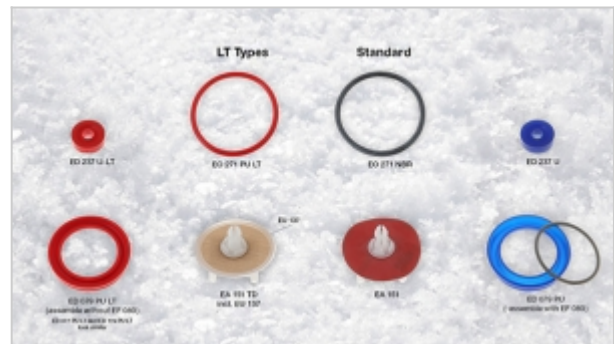

## New LT accessories for ZVA nozzle, swivel and safety swivel breaks by Elaflex

In regions with exceptionally cold winter conditions, refuelling equipment for petrol filling stations are subjected to higher requirements. For these Elaflex supplies Low Temperature Types ( LT ) for the well-known ZVA nozzles. The specially developed LT components are rated for use at ambient temperatures down to  $-55^{\circ}\text{C}$  and media temperatures down to  $-40^{\circ}\text{C}$ .

© ELAFLEX HIBY Tanktechnik GmbH & Co. KG

© ELAFLEX HIBY Tanktechnik GmbH & Co. KG

© ELAFLEX HIBY Tanktechnik GmbH & Co. KG

© ELAFLEX HIBY Tanktechnik GmbH & Co. KG

Since November 2019, LT accessories for ZVA 25 nozzles are now also equipped with seals of red coloured Polyurethane LT compound:

- Swivel EA 375 LT or EA 375 AF LT
- Safety Swivel Break SSB 25 LT

The LT compound ensures excellent sealing performance under all conditions and is suitable for diesel and gasoline, standard or advanced fuels.

As existing ZVA nozzles, swivels and safety breaks can be retrofitted, these LT spare parts are also newly available:

- Lip seal ED 077 PU LT  
for EA 075 ERS LT and SSB 16 ERS LT
- Lip seals ED 179 PU LT  
for EA 375 LT, EA 375 AF LT and SSB 25 LT